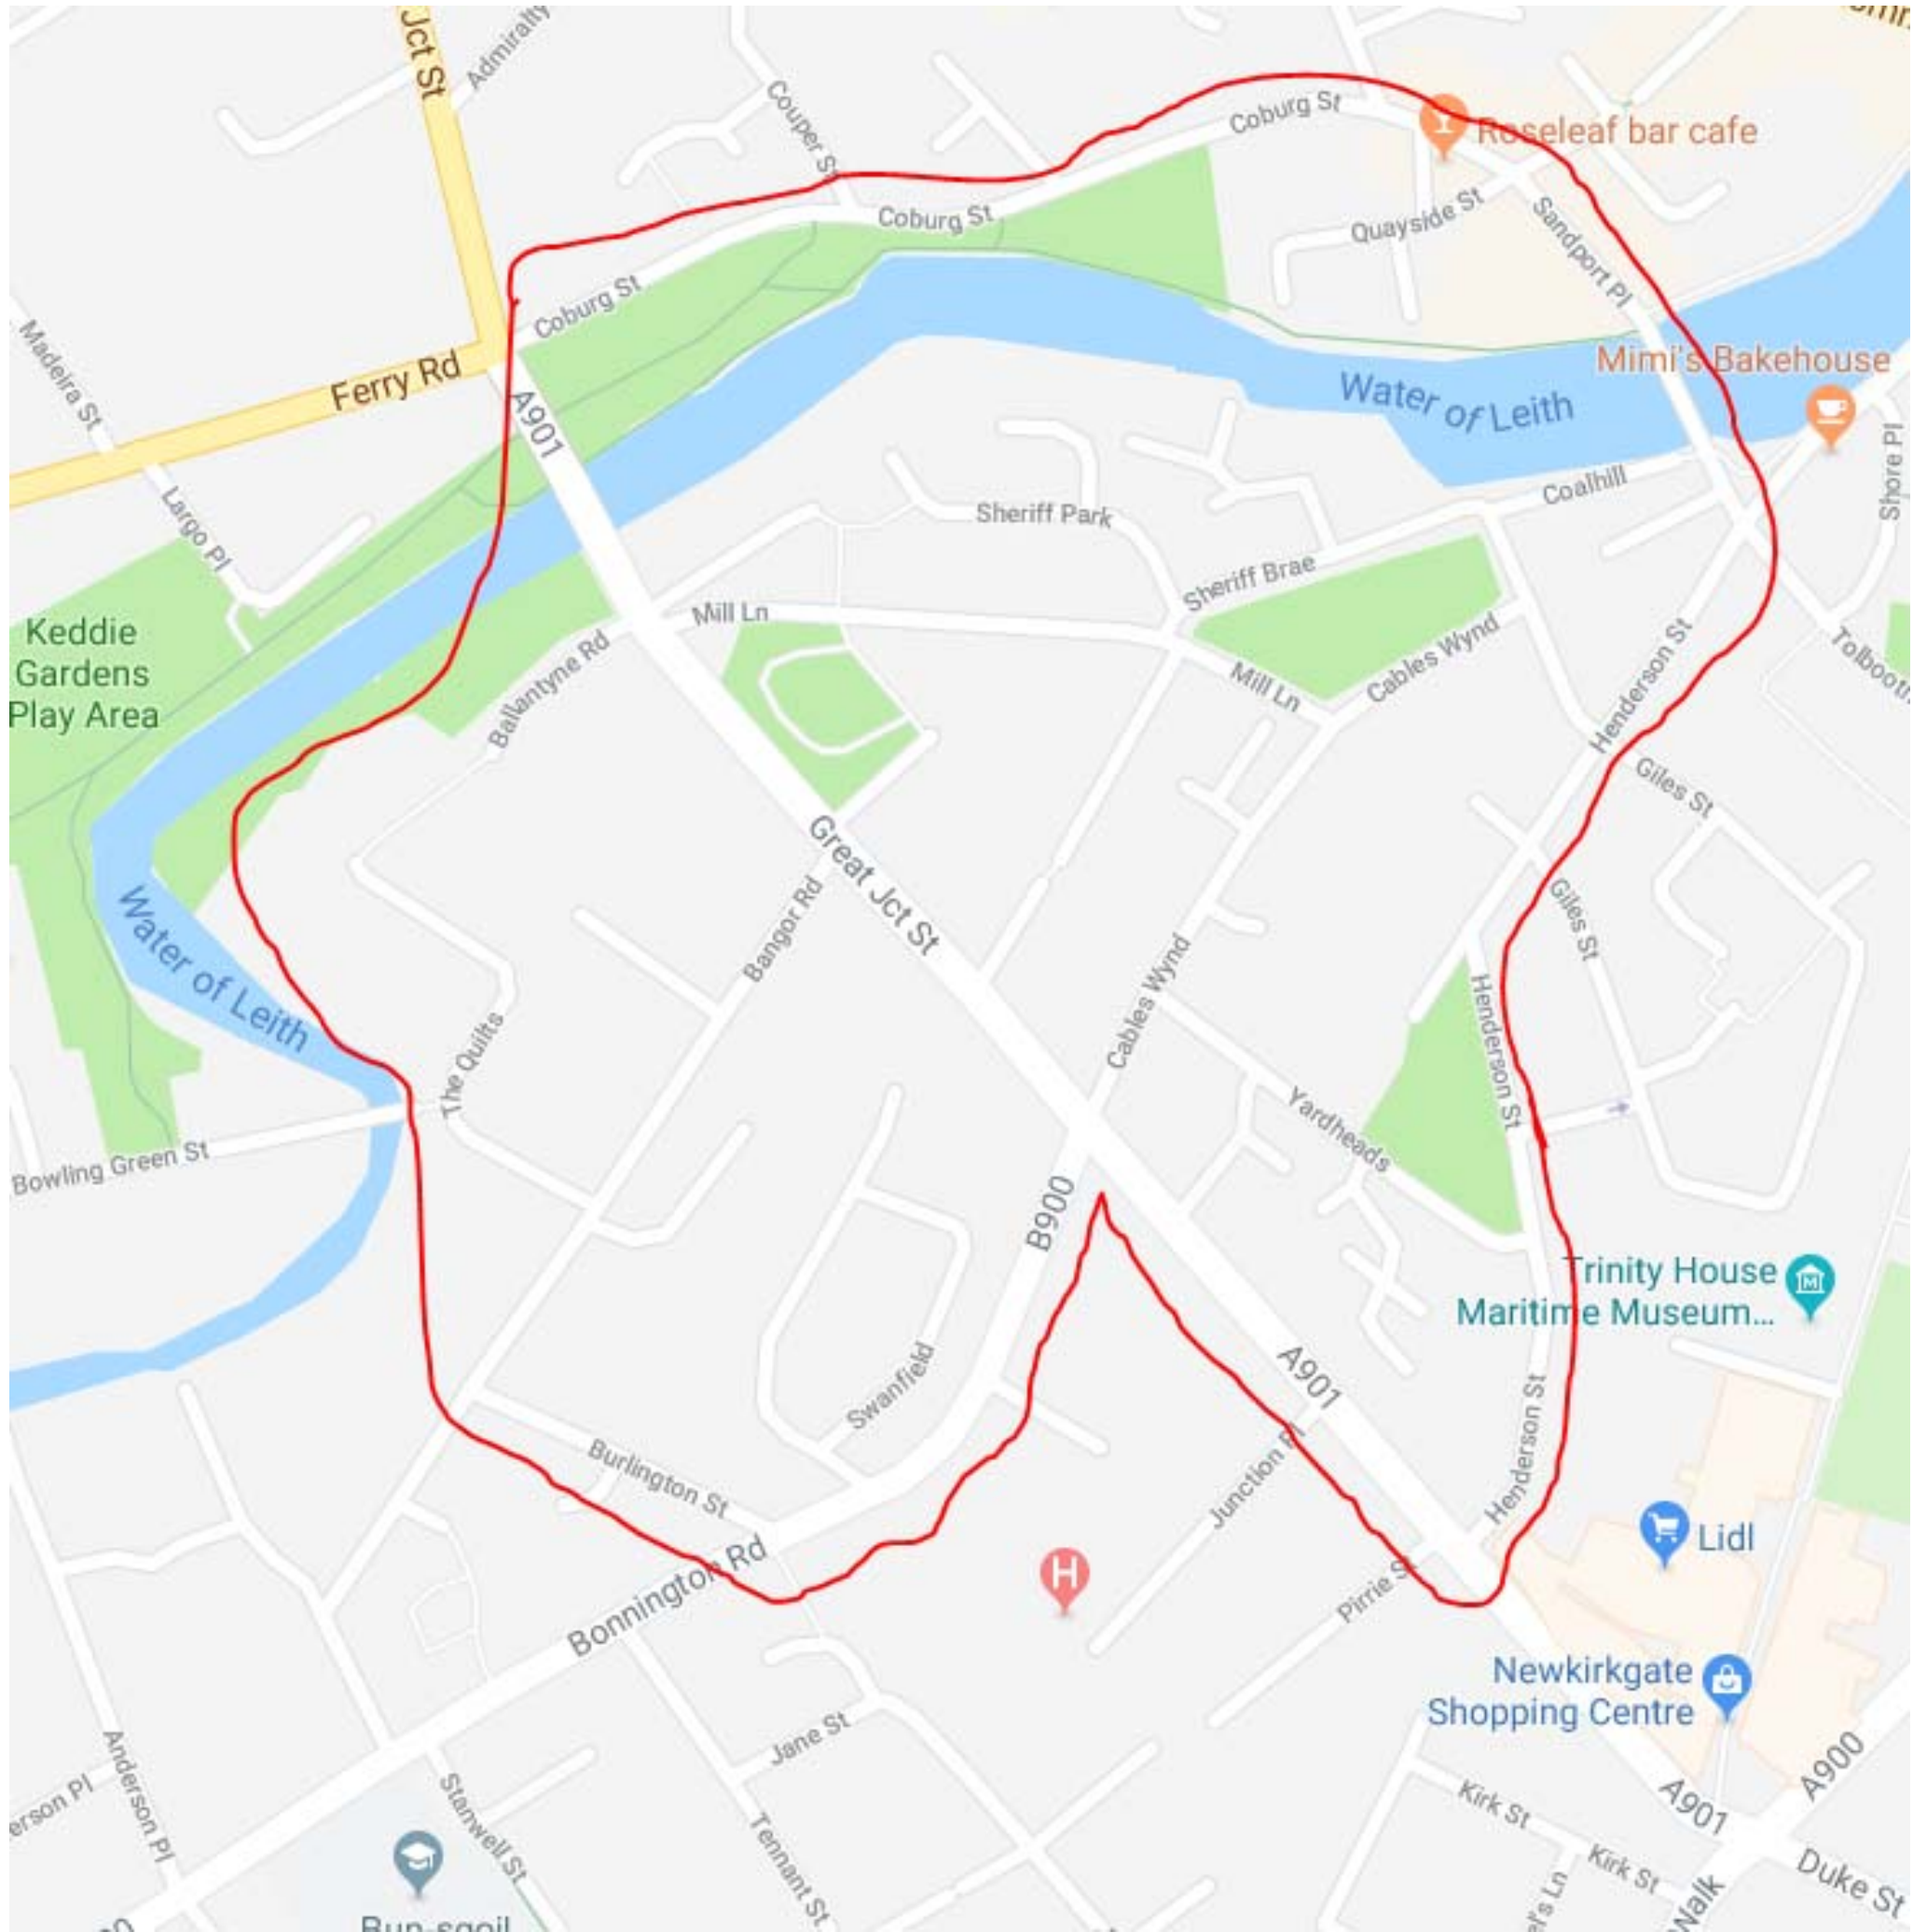

Great Junction Street – residents letter drop requirements map

PLEASE NOTE: RESIDENTS NOTIFICATION LETTER DROP SHALL BE TO ALL PROPERTIES WITHIN THE RED LINE SHOWN ON THE PLAN ABOVE.